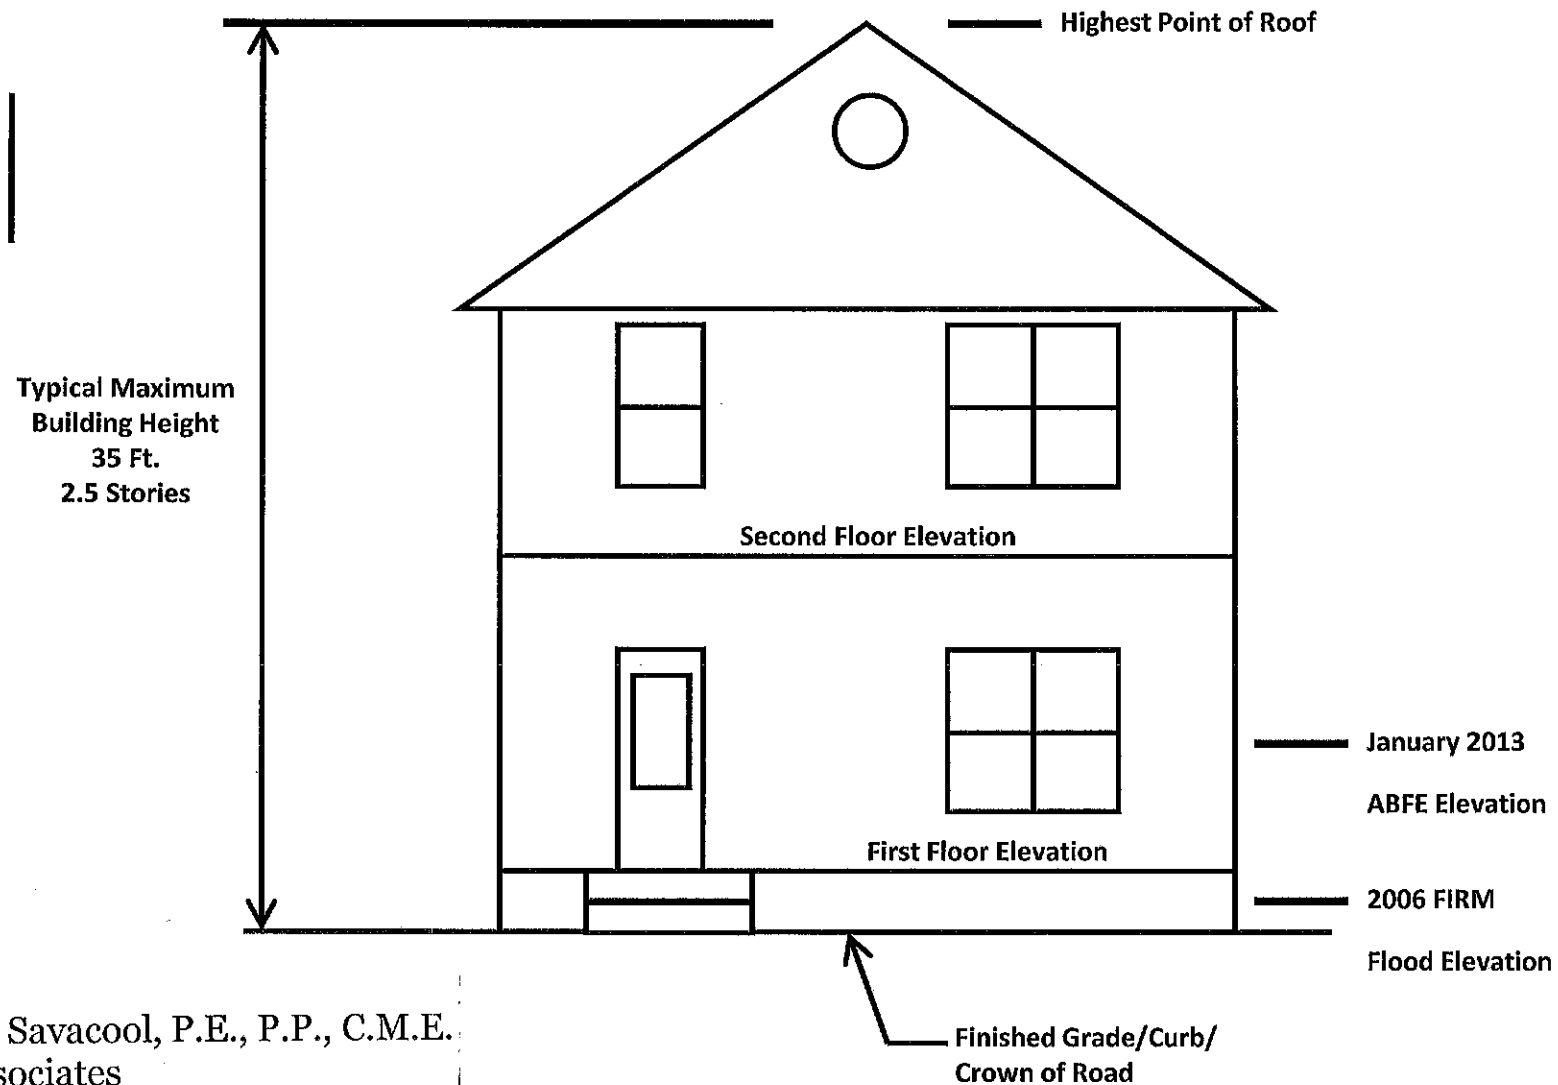

Typical Building Height

Raymond Savacool, P.E., P.P., C.M.E.
T & M Associates
9 Grand Avenue Bldg 1
Toms River, NJ 08753
rsavacool@tandmassociates.com

Elevated House

Raymond Savacool, P.E., P.P., C.M.E.
T & M Associates
9 Grand Avenue Bldg 1
Toms River, NJ 08753
rsavacool@tandmassociates.com