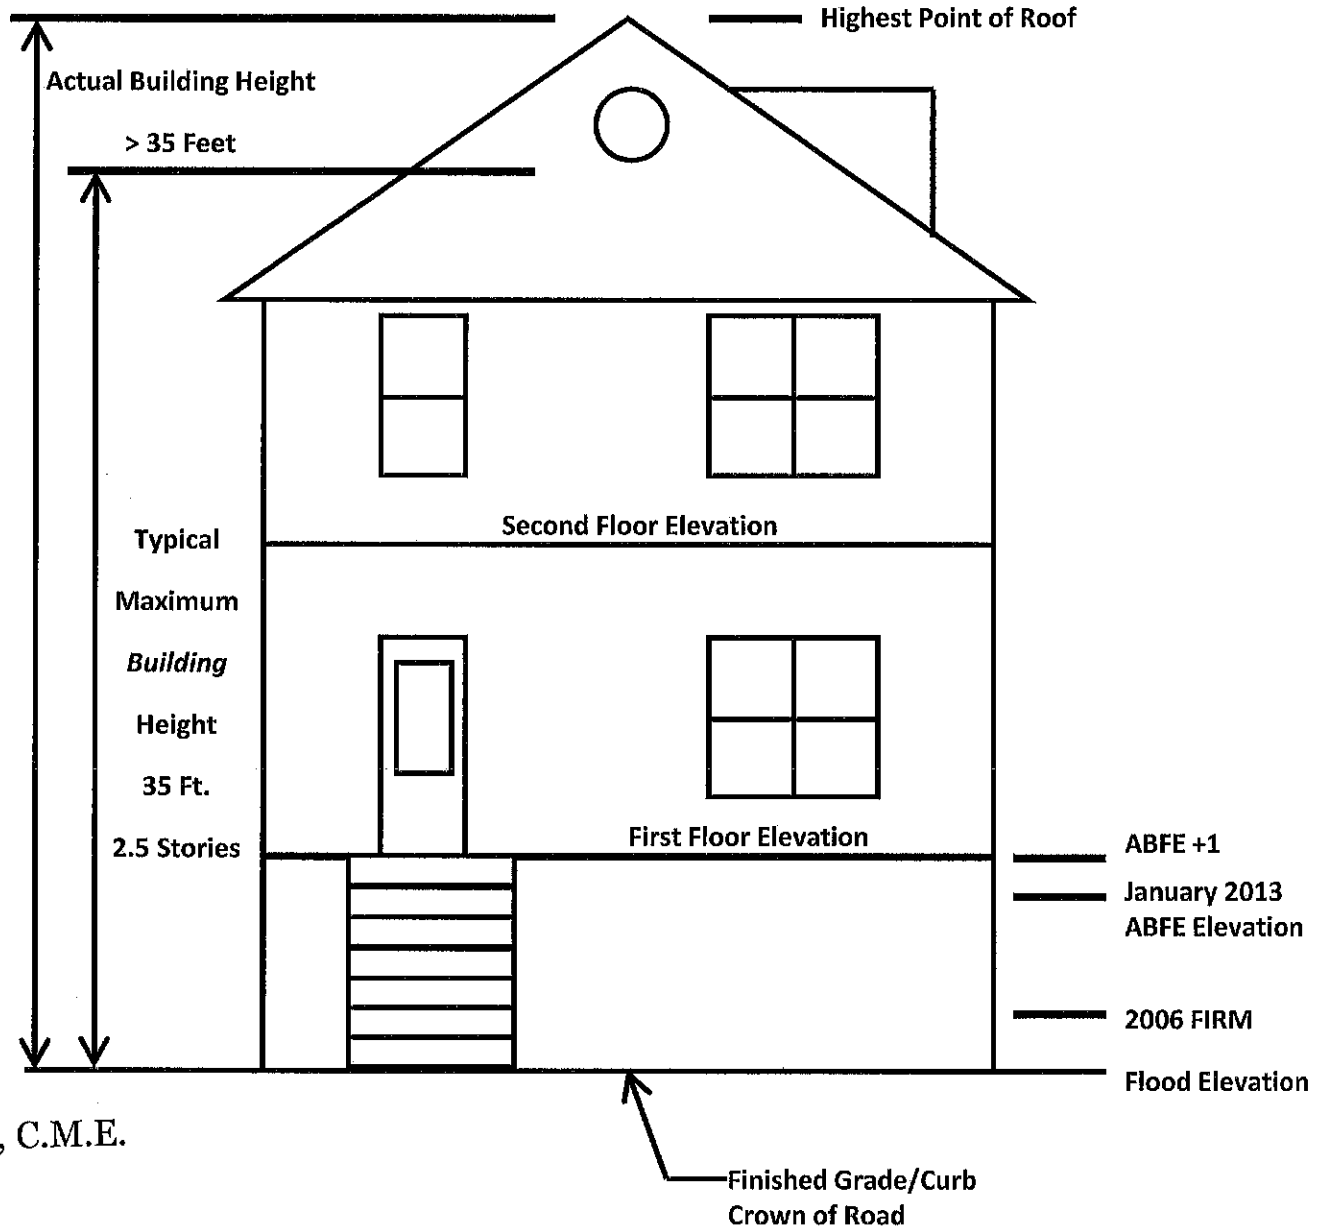

Typical Building Height

Raymond Savacool, P.E., P.P., C.M.E.
T & M Associates
9 Grand Avenue Bldg 1
Toms River, NJ 08753
rsavacool@tandmassociates.com

Elevated House

Raymond Savacool, P.E., P.P., C.M.E.
T & M Associates
9 Grand Avenue Bldg 1
Toms River, NJ 08753
rsavacool@tandmassociates.com